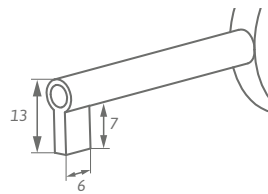

Bestellnummer | Order no.
361-42ZN8
361-42ZN10