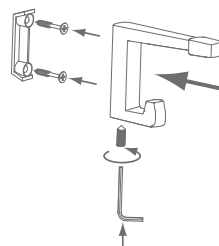

L 64	B/W 15	H 100	LA/CC 32	VE/PU 5