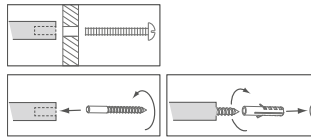

Holz / wood

Bestellnummer | Order no.
L36-18HZ16

HZ16

Dübel / dowel Ø 10 mm
L 10 mm

S156

Holz mit M6 Metallmuffe /
wood with M6 metal thread

Bestellnummer | Order no.
S156-97HZ6
S156-97HZ14
S156-97HZ16

HZ6